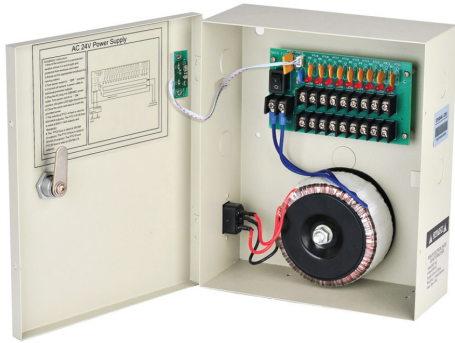

AVA-PSW-24VAH10A-9

POWER DISTRIBUTION BOX

AVA-PSW-24VAH10A-9 POWER DISTRIBUTION BOX

24VAC, 10 Amp, 9 Channel Power Distribution Box, AC110V

The AVA-PSW-24VAH10A-9 is a power distribution box with 24VAC, 10 Amp, 9 Channel Power Distribution Box, AC110V.

SPECIFICATIONS

GENERAL	
INPUT	AC100 (50/60Hz)
OUTPUT	AC 24V, 10A
CHANNELS	9 Channels
FUSE TYPE	PTC3A (Resettable)
CERTIFICATION	CE, FCC, ROHS
DIMENSIONS	9.76" x 7.91" x 3.43" (248mm x 201mm x 87mm)

AVYCON[®]